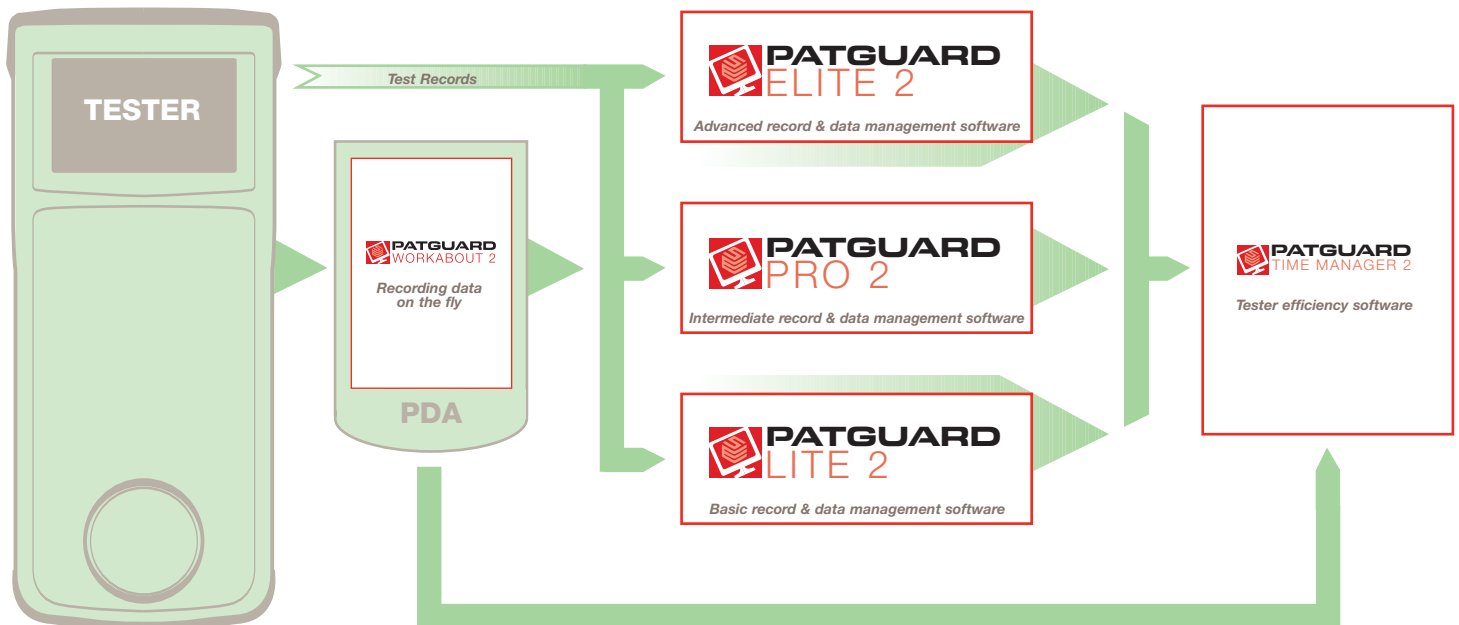

This means you know exactly where all test equipment is located, its test status, and when it requires re-testing. Add to that our PATGuard Work About 2 software which enables mobile working through your PDA and PATGuard Time Manager 2 for managing test times on the job, and you are in total control.

This cuts down on administrative tasks, it can save a lot of valuable time. So whether you are a large international company or small, local firm, PATGuard 2 software makes economical sense.

To find out more please contact us on 0191 586 3511, visit www.seaward.co.uk or email us sales@seaward.co.uk.

Further PATGuard 2 software from Seaward:

- **PATGuard Pro 2** (352A920)
- **PATGuard Elite 2** (352A910)
- **PATGuard Work About 2** (336A910)
- **PATGuard Time Manager 2** (334A910)
- **PATGuard Elite SQL** (352A950)

PATGuard Lite 2 System Requirements:

- **IBM Compatible PC**
- **Processor Speed 500Mhz or higher**
- **Microsoft Windows XP/VISTA**
- **512Mb RAM**
- **50Mb available hard disk space**
- **Colour monitor with 32 bit colour or greater video card**
- **CD ROM drive**

Part number: 352A930

SEAWARD
GROUP

WORLD LEADERS IN SAFETY TEST AND MEASUREMENT

Seaward test and measurement companies include:

CLARE
INDUSTRIAL SAFETY INSTRUMENTS

CROPICO
PRECISION INSTRUMENTS

RIGEL
MEDICAL

SEAWARD
PORTABLE ELECTRICAL SAFETY INSTRUMENTS